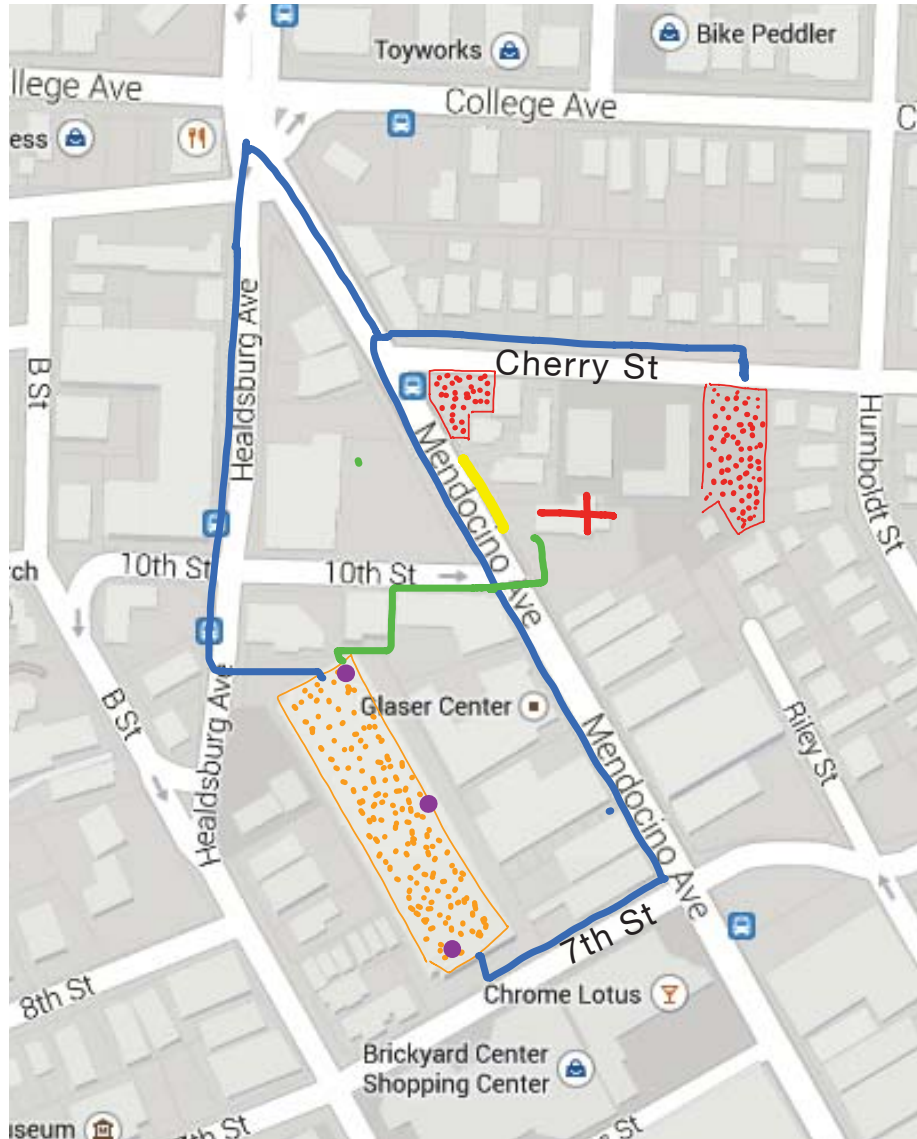

Parking Guide for the Incarnation 100

Starting and Finishing at the Church of the Incarnation
550 Mendocino Avenue, Santa Rosa, CA 95401

© Google Maps.

- | | | | |
|---|--|--|--------------------------|
|  | Free church parking |  | Church |
|  | Loading zone, 24 min |  | Drive to parking garage |
|  | City parking garage
\$.75/hr, credit/debit cards accepted |  | Walk from parking garage |
|  | Pay station | | |